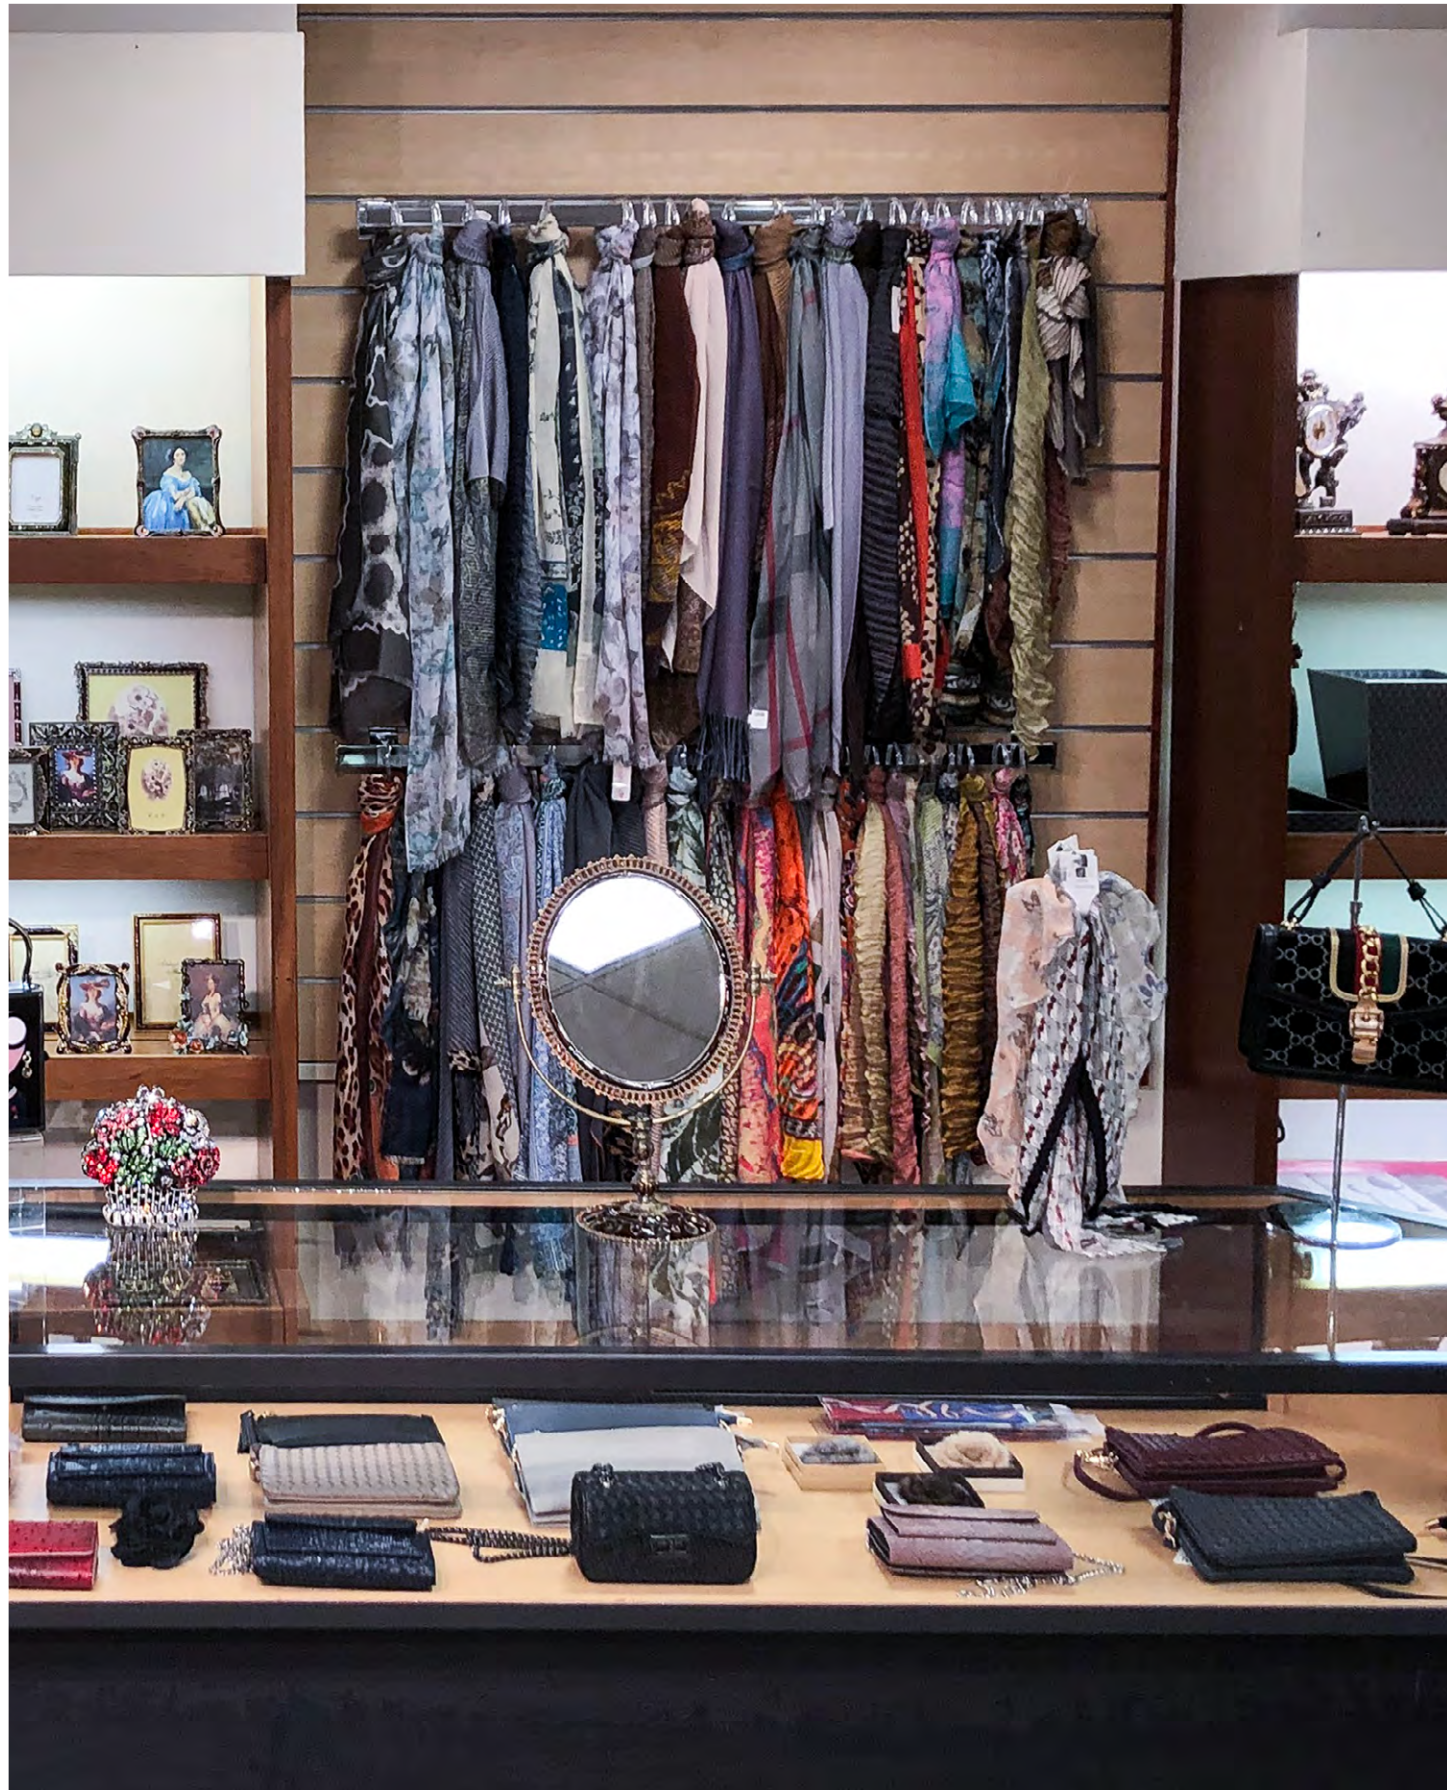

Portfolio Living IN-LINE STORE INSTALLATION

**THE SHOPS AT
RIVERSIDE**
A SIMON CENTER

Retail Reinvention

BEFORE

AFTER

BEFORE

AFTER

BEFORE