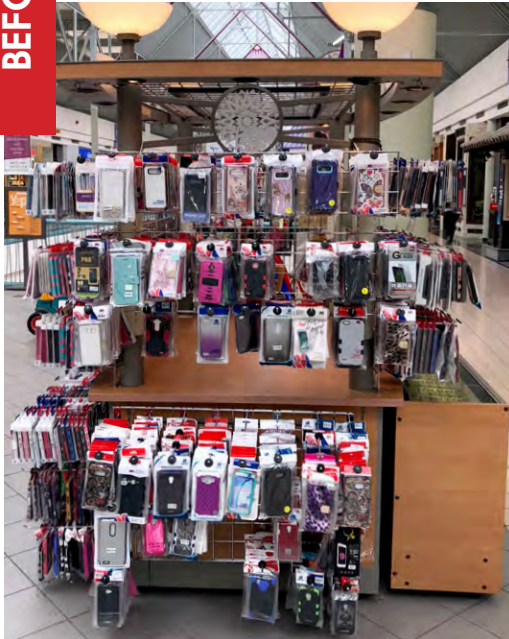

York Galleria

RMU INSTALLATION

BEFORE

AFTER

BEFORE

AFTER

121 West 36th Street | Suite 207
New York, NY 10018
☎ 646-670-0980
info@RetailReinvention.com
www.retailreinvention.com