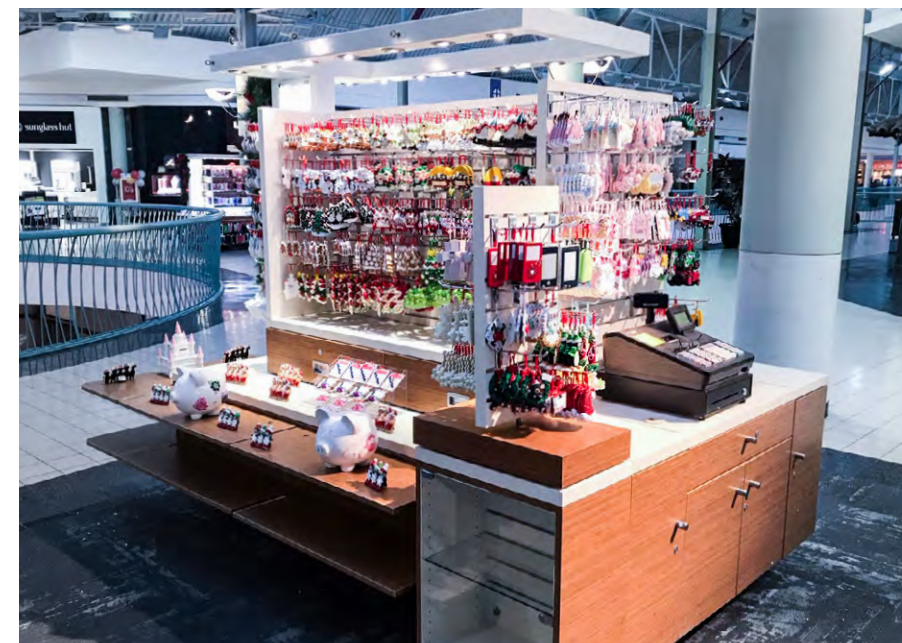

York Galleria

RMU INSTALLATION

BEFORE

AFTER

BEFORE

AFTER

121 West 36th Street | Suite 207
New York, NY 10018
☎ 646-670-0980
info@RetailReinvention.com
www.retailreinvention.com