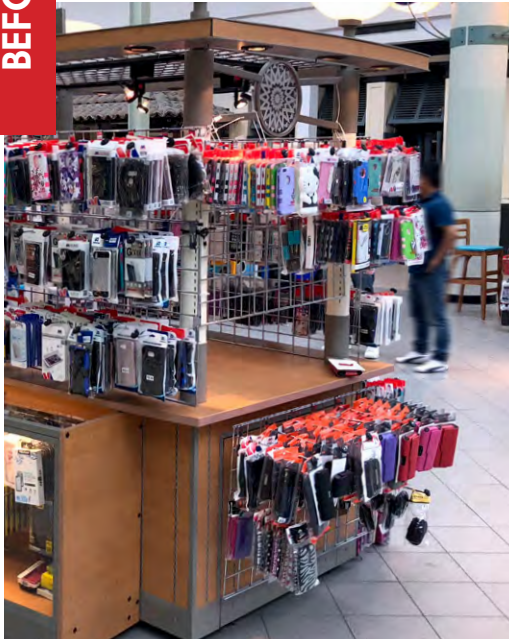

York Galleria

RMU INSTALLATION

BEFORE

AFTER

BEFORE

AFTER

121 West 36th Street | Suite 207
New York, NY 10018
☎ 646-670-0980
info@RetailReinvention.com
www.retailreinvention.com