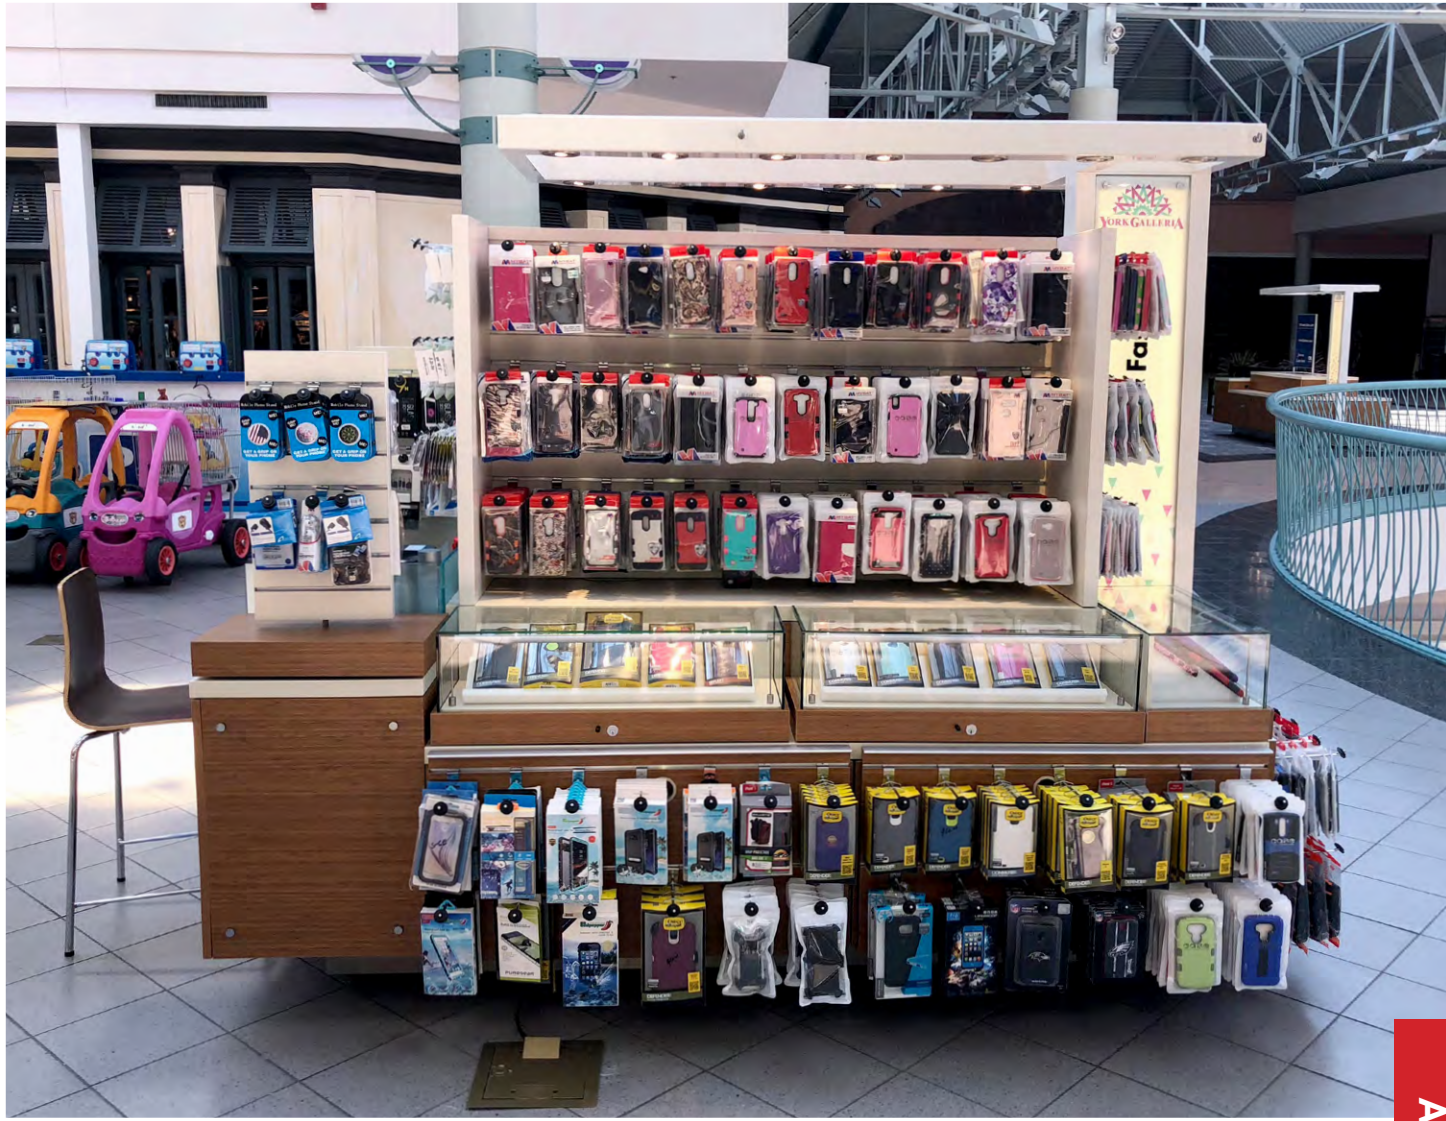

York Galleria

RMU INSTALLATION

BEFORE

AFTER

BEFORE

AFTER

121 West 36th Street | Suite 207
New York, NY 10018
☎ 646-670-0980
info@RetailReinvention.com
www.retailreinvention.com