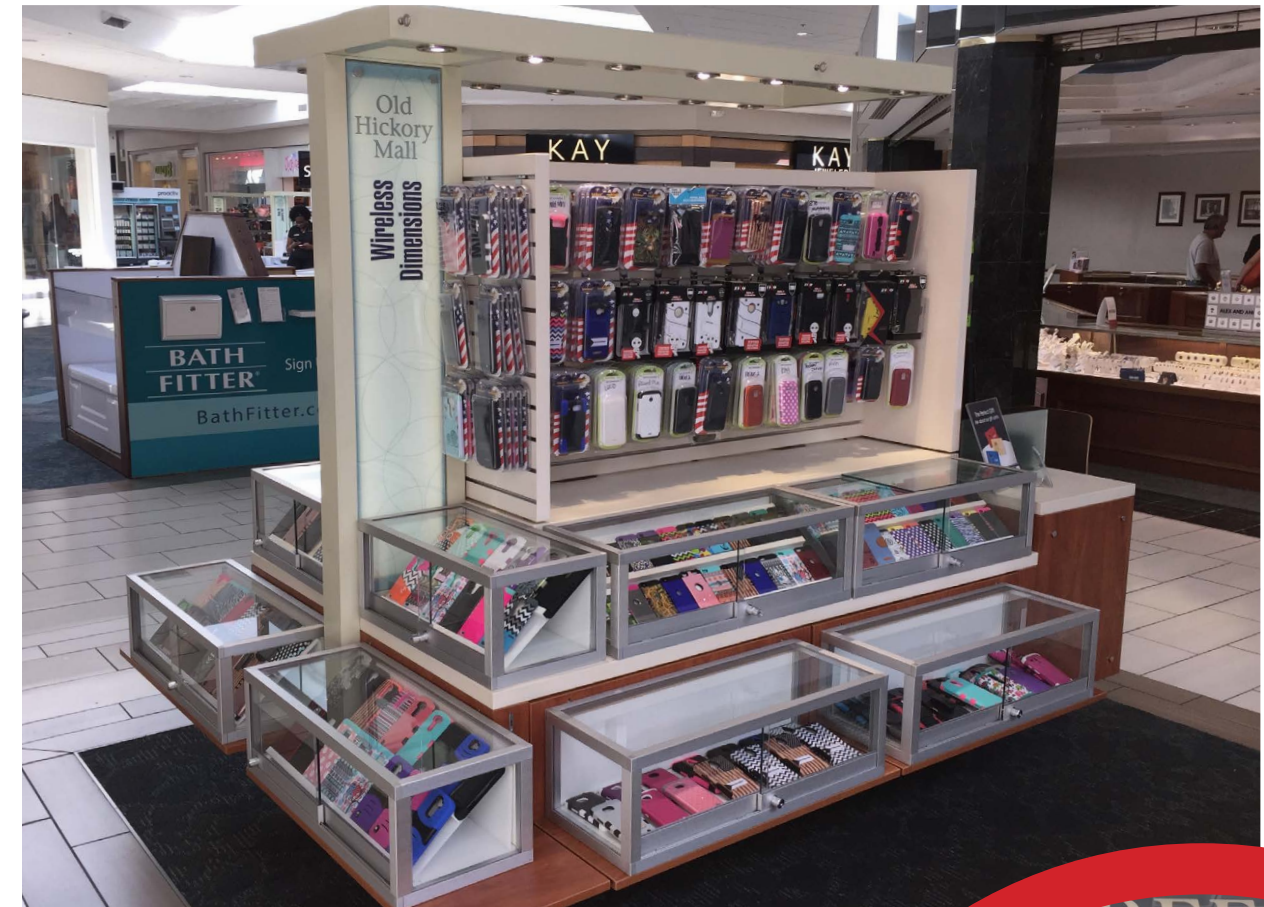

A display stand for LED shoes. The stand features several shelves where shoes are displayed. Some shoes are illuminated with colorful LED lights, creating a vibrant display. The stand is organized into rows and columns, with some shoes placed in black boxes.

After

Before

After

Before

After

**Old Hickory Mall**  
RMU INSTALLATION

Old  
Hickory  
Mall