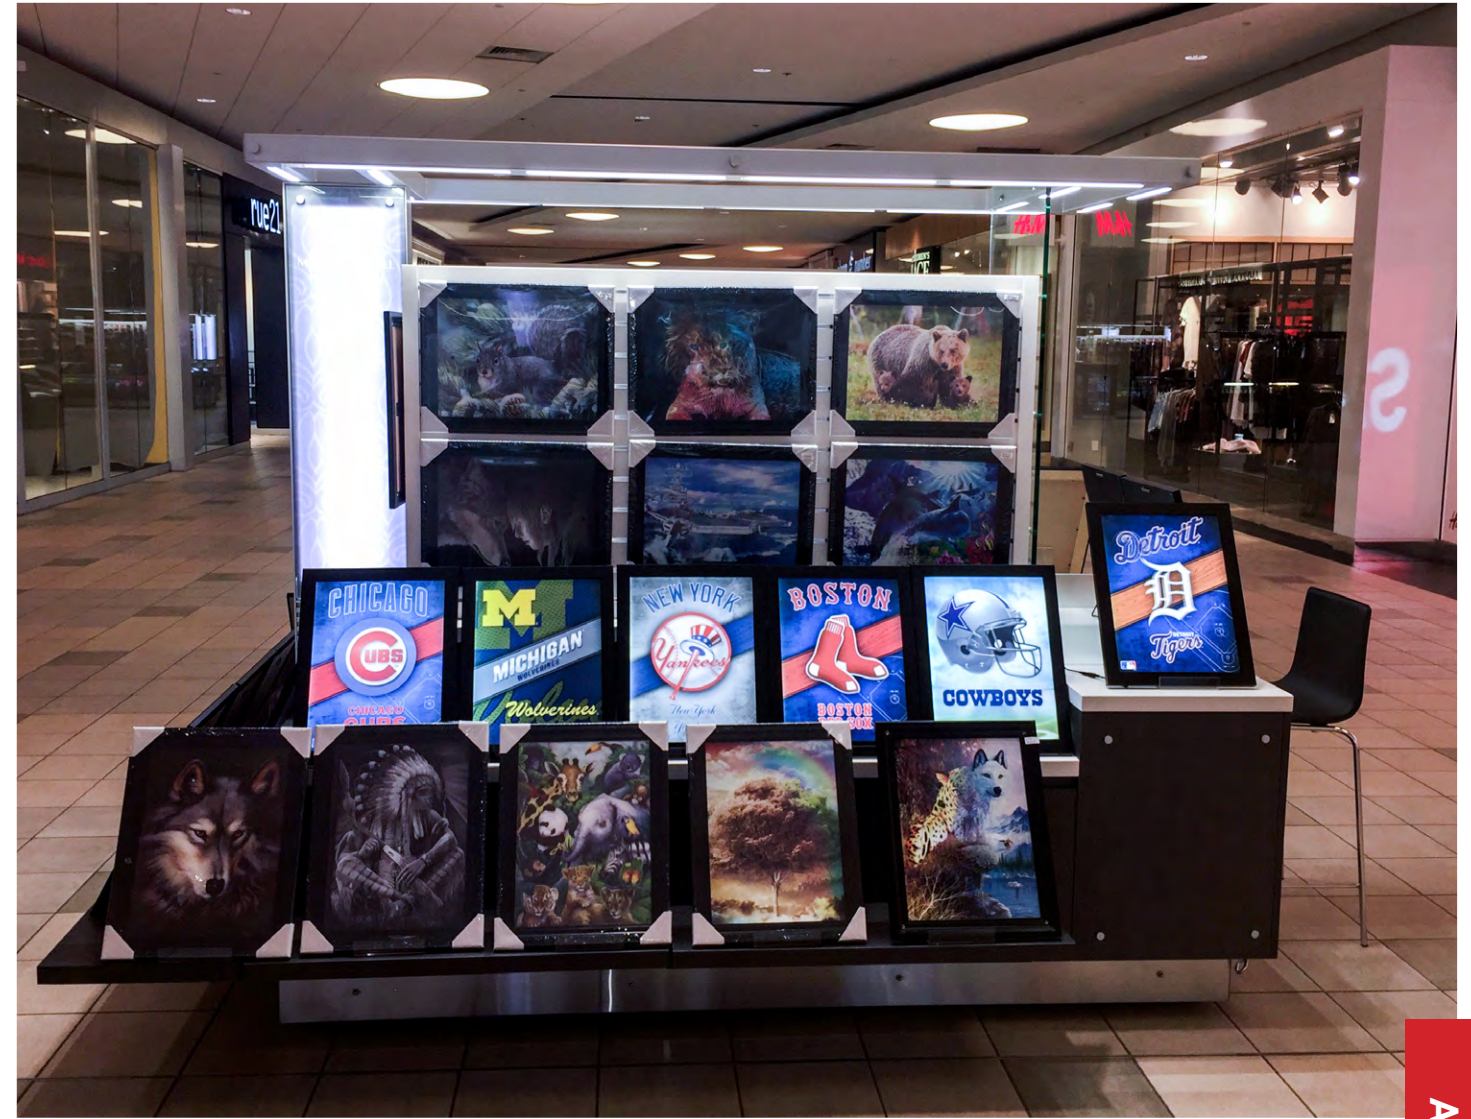

Meridian Mall

RMU INSTALLATION

MERIDIAN MALL

Retail Reinvention

BEFORE

AFTER

A to Z Snack Shop

BEFORE