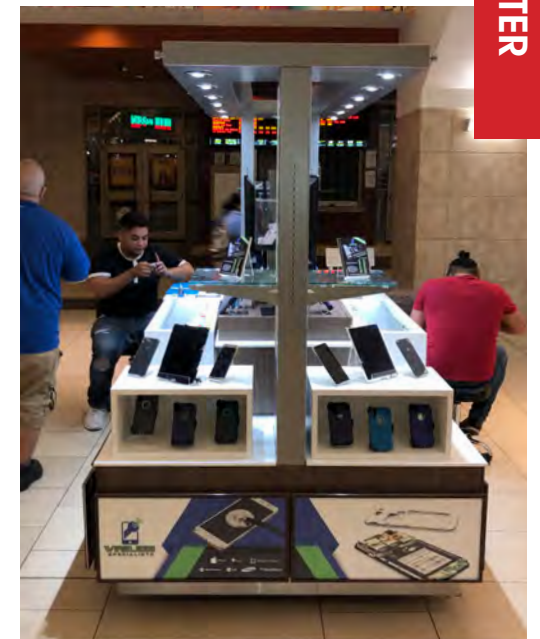

BEFORE

AFTER

BEFORE

AFTER

121 West 36th Street | Suite 207
New York, NY 10018
☎ 646-670-0980
info@RetailReinvention.com
www.retailreinvention.com