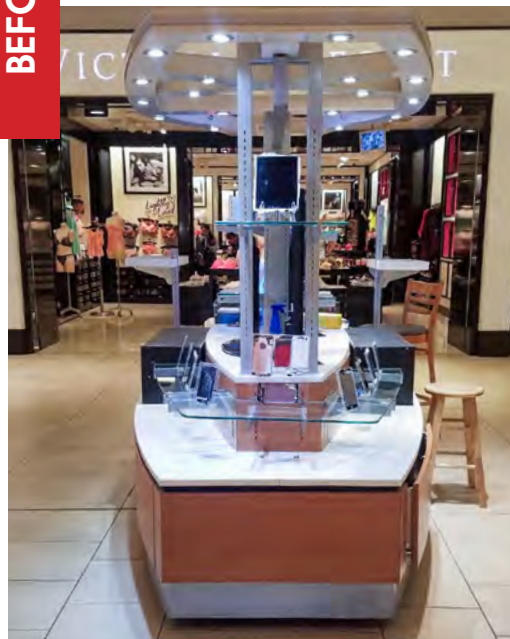

BEFORE

AFTER

BEFORE

AFTER

121 West 36th Street | Suite 207
New York, NY 10018
☎ 646-670-0980
info@RetailReinvention.com
www.retailreinvention.com