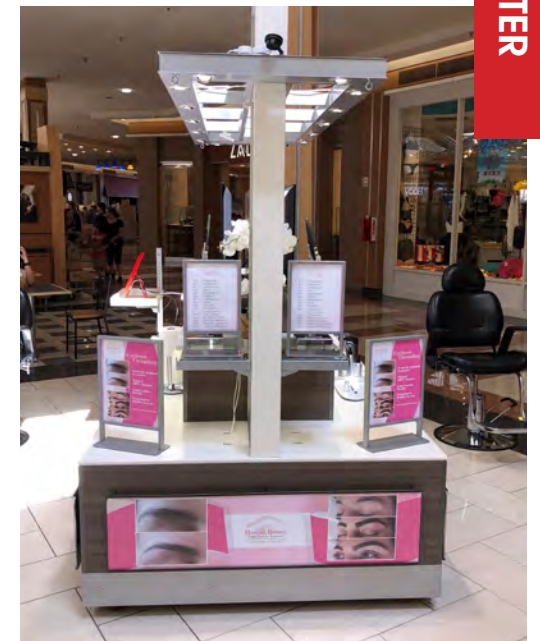

Hanes Mall

RMU REFRESH

Natural & Organic

BEFORE

AFTER

BEFORE

AFTER

BEFORE

AFTER

BEFORE

AFTER

Absolute Body Jewellery

BEFORE

AFTER

BEFORE

AFTER

Select Shades

BEFORE

AFTER

BEFORE

AFTER

BEFORE

AFTER

BEFORE