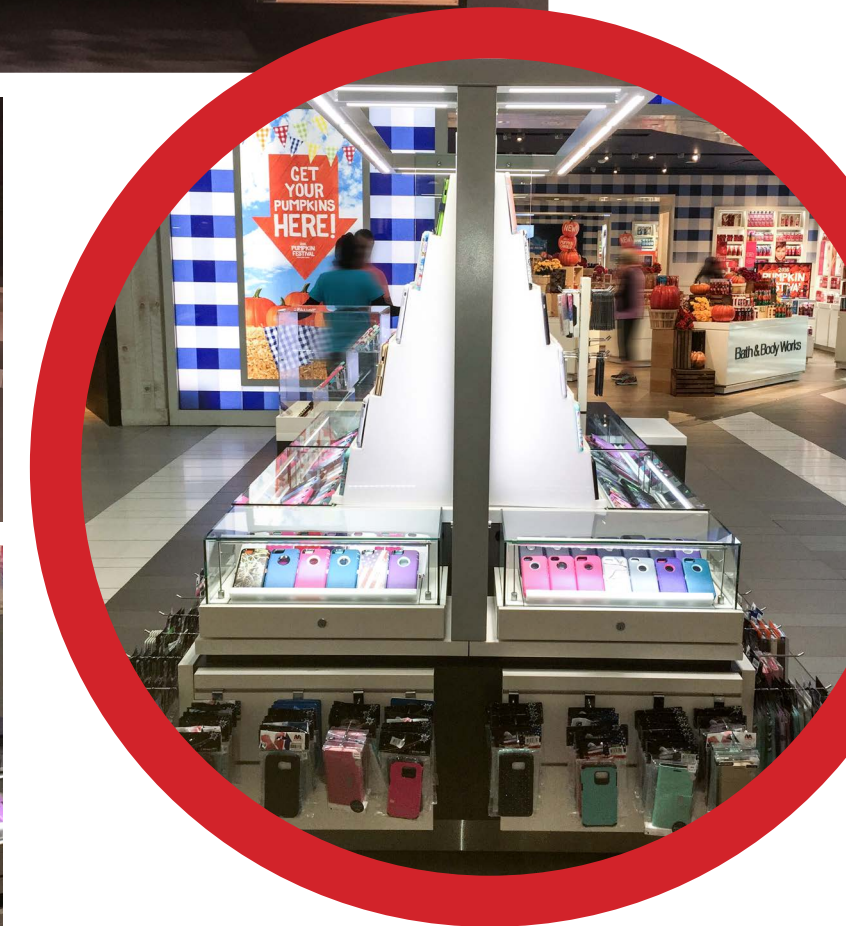

### slee

WHERE BEST FRIENDS ARE MADE

ALDO

ALDO

SUNNY SHADES

ALDO clothing display featuring mannequins wearing patterned shorts and leggings, with racks of colorful clothing and folded items on shelves.

SUNNY SHADES sunglasses display featuring a large illuminated sign, a grid of sunglasses on a wall, a circular mirror, and multiple rows of sunglasses on shelves, with brand names like BOSS and HARLEY visible on the base.

Before

After

Before

After

Before

After

Before

After