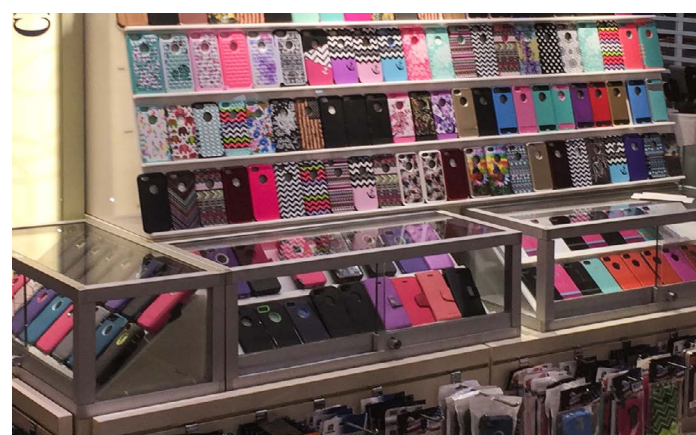

### slee

WHERE BEST FRIENDS ARE MADE

ALDO

ALDO

SUNNY SHADES

ALDO clothing display featuring mannequins wearing patterned shorts and leggings, with racks of colorful clothing and folded items on shelves.

SUNNY SHADES sunglasses display featuring a large illuminated sign, a grid of sunglasses on a wall, a circular mirror, and multiple rows of sunglasses on shelves, with brand names like BOSS and HARLEY visible on the base.

Before

After

Before

After

Before

After

Before

After