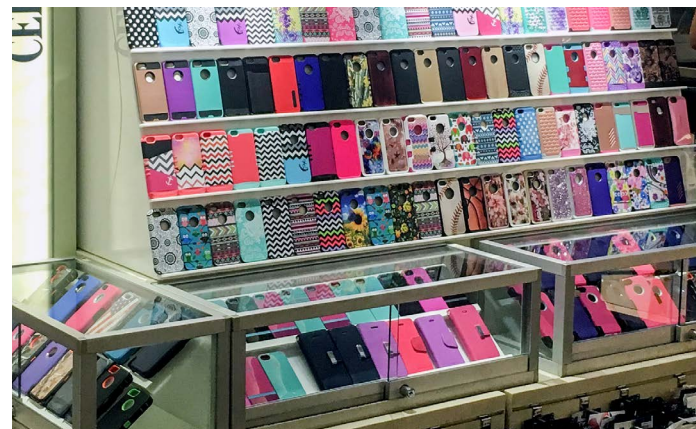

### slee

WHERE BEST FRIENDS ARE MADE

ALDO

ALDO

SUNNY SHADES

ALDO clothing display featuring mannequins wearing patterned shorts and leggings, with racks of colorful clothing and folded items on shelves.

SUNNY SHADES sunglasses display featuring a large illuminated sign, a grid of sunglasses on a wall, a circular mirror, and multiple rows of sunglasses on shelves, with brand names like BOSS and HARLEY visible on the base.

Before

After

Before

After

Before

After

Before

After