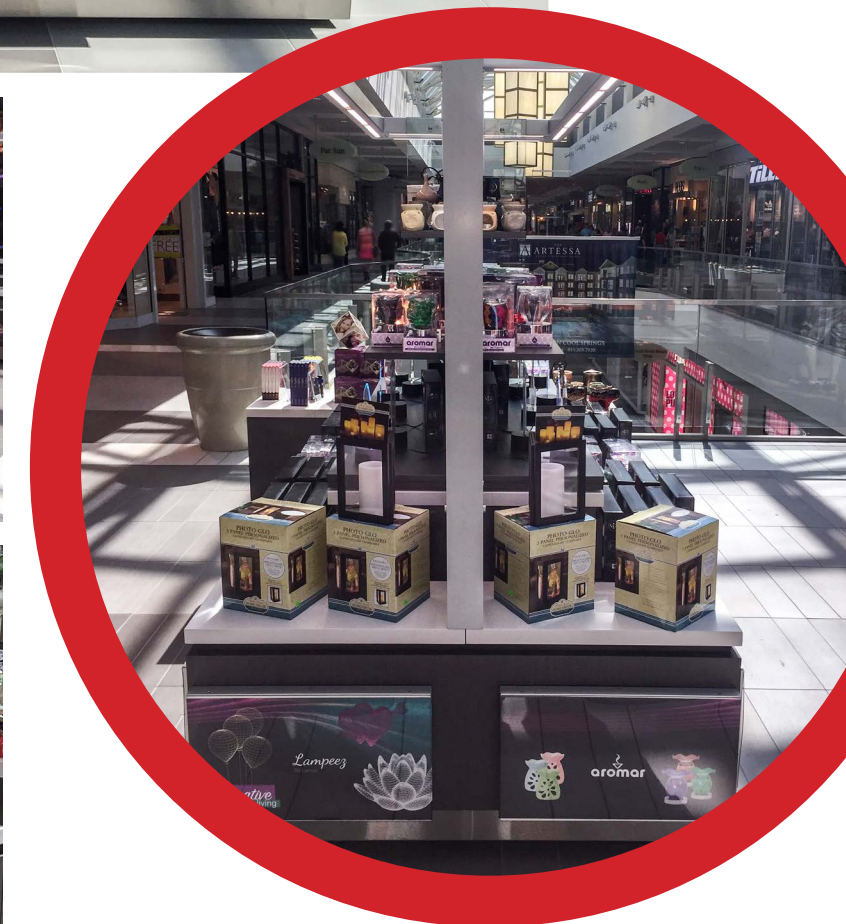

### slee

WHERE BEST FRIENDS ARE MADE

ALDO

ALDO

SUNNY SHADES

ALDO clothing display featuring mannequins wearing patterned shorts and leggings, with racks of colorful clothing and folded items on shelves.

SUNNY SHADES sunglasses display featuring a large illuminated sign, a grid of sunglasses on a wall, a circular mirror, and multiple rows of sunglasses on shelves, with brand names like BOSS and HARLEY visible on the base.

Before

After

Before

After

Before

After

Before

After