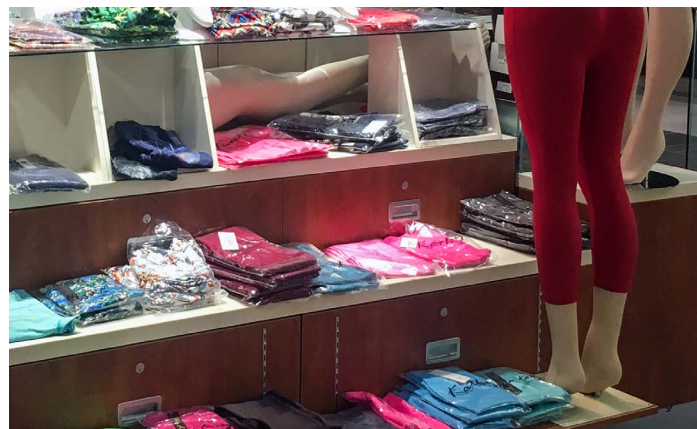

### slee

WHERE BEST FRIENDS ARE MADE

ALDO

ALDO

SUNNY SHADES

ALDO clothing display featuring mannequins wearing patterned shorts and leggings, with racks of colorful clothing and folded items on shelves.

SUNNY SHADES sunglasses display featuring a large illuminated sign, a grid of sunglasses on a wall, a circular mirror, and multiple rows of sunglasses on shelves, with brand names like BOSS and HARLEY visible on the base.

Before

After

Before

After

Before

After

Before

After