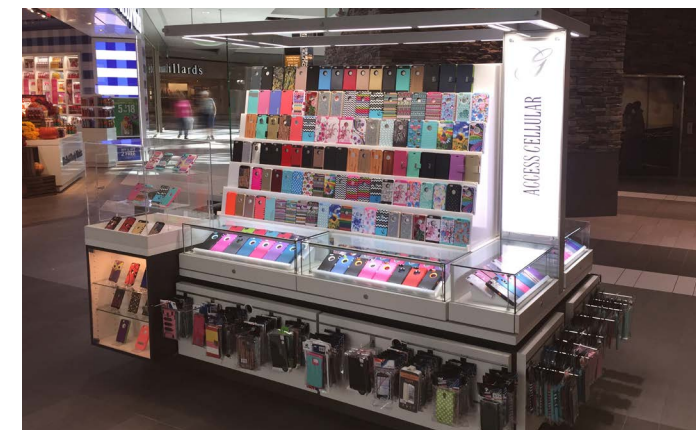

### slee

WHERE BEST FRIENDS ARE MADE

ALDO

ALDO

SUNNY SHADES

ALDO clothing display featuring mannequins wearing patterned shorts and leggings, with racks of colorful clothing and folded items on shelves.

SUNNY SHADES sunglasses display featuring a large illuminated sign, a grid of sunglasses on a wall, a circular mirror, and multiple rows of sunglasses on shelves, with brand names like BOSS and HARLEY visible on the base.

Before

After

Before

After

Before

After

Before

After