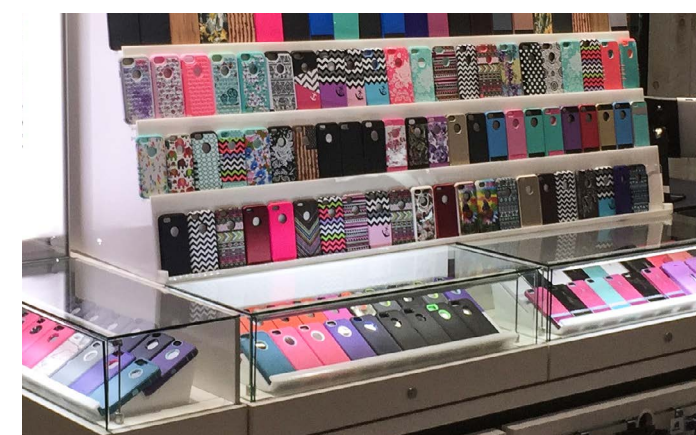

### slee

WHERE BEST FRIENDS ARE MADE

ALDO

ALDO

SUNNY SHADES

ALDO clothing display featuring mannequins wearing patterned shorts and leggings, with racks of colorful clothing and folded items on shelves.

SUNNY SHADES sunglasses display featuring a large illuminated sign, a grid of sunglasses on a wall, a circular mirror, and multiple rows of sunglasses on shelves, with brand names like BOSS and HARLEY visible on the base.

Before

After

Before

After

Before

After

Before

After