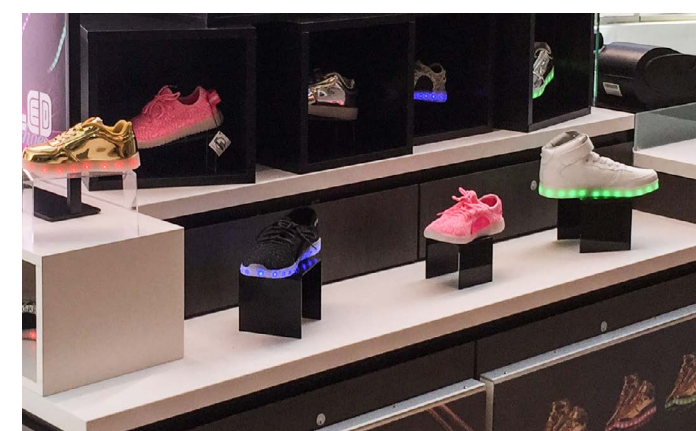

### slee

WHERE BEST FRIENDS ARE MADE

ALDO

ALDO

SUNNY SHADES

ALDO clothing display featuring mannequins wearing patterned shorts and leggings, with racks of colorful clothing and folded items on shelves.

SUNNY SHADES sunglasses display featuring a large illuminated sign, a grid of sunglasses on a wall, a circular mirror, and multiple rows of sunglasses on shelves, with brand names like BOSS and HARLEY visible on the base.

Before

After

Before

After

Before

After

Before

After