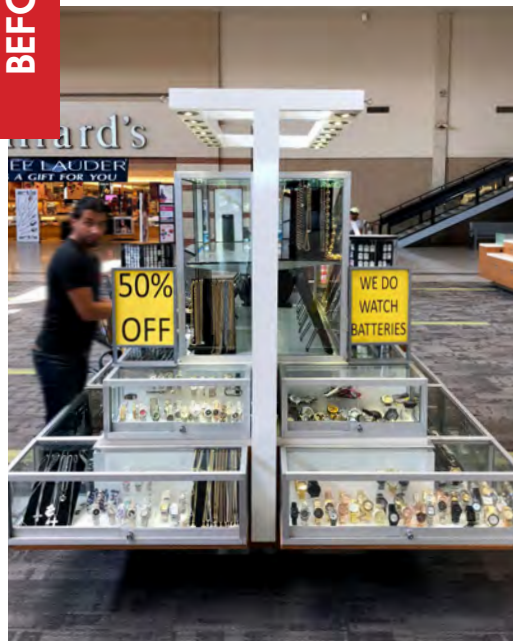

# Fast Phone Repair

BEFORE

AFTER

BEFORE

AFTER

121 West 36th Street | Suite 207  
New York, NY 10018  
☎ 646-670-0980  
[info@RetailReinvention.com](mailto:info@RetailReinvention.com)  
[www.retailreinvention.com](http://www.retailreinvention.com)