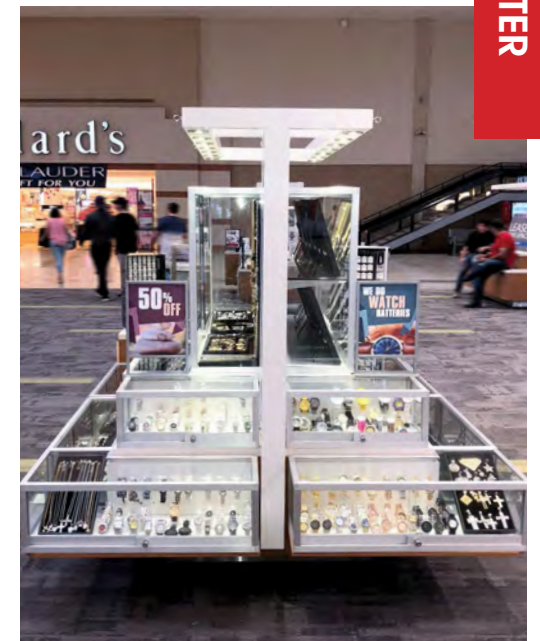

# Fast Phone Repair

BEFORE

AFTER

BEFORE

AFTER

121 West 36th Street | Suite 207  
New York, NY 10018  
☎ 646-670-0980  
[info@RetailReinvention.com](mailto:info@RetailReinvention.com)  
[www.retailreinvention.com](http://www.retailreinvention.com)